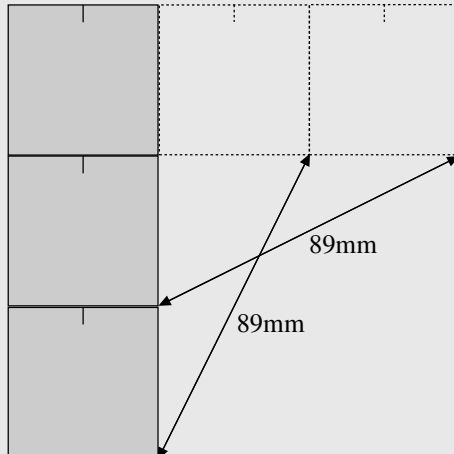

# DBMM 15mm Expansion Chart 1 (SEMs) by Rob Brennan

## 160p Move

40mm Deep Elements

## 240p Move

30mm Deep Elements

20mm Deep Elements

## 320p Move 30mm Deep Elements

15mm Deep Elements