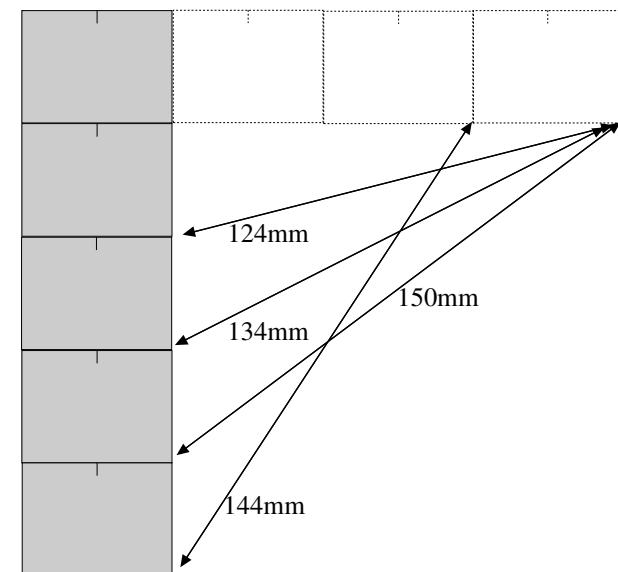

## 240p Move

30mm Deep Elements

20mm Deep Elements

## 320p Move 30mm Deep Elements

15mm Deep Elements