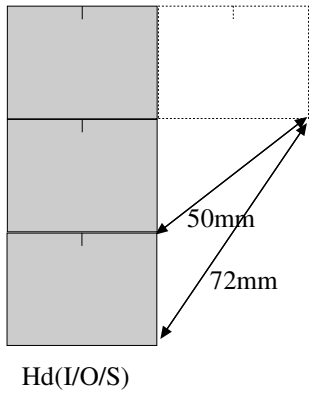

## 160p Move

40mm Deep Elements

## 240p Move

30mm Deep Elements

20mm Deep Elements