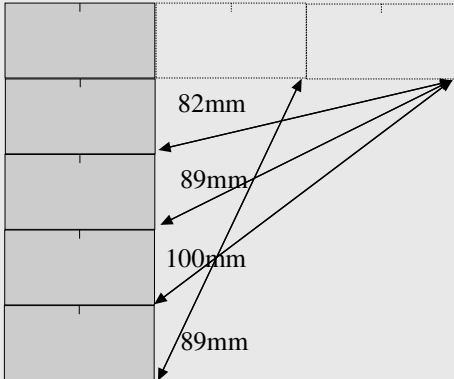

## 240p Move

30mm Deep Elements

20mm Deep Elements

## 320p Move 30mm Deep Elements

15mm Deep Elements